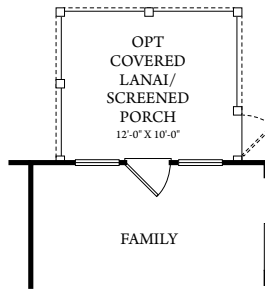

LIBERTY

4 Bedrooms 2 Bath • 1,729 Heated Square Feet

Elevation E

Elevation A

Elevation B

Elevation D

gorealstar.com

LIBERTY

1,729 Sq. Ft

OPT. SUNROOM

OPT. COVERED LANAI/
SCREENED PORCH

FIRST FLOOR