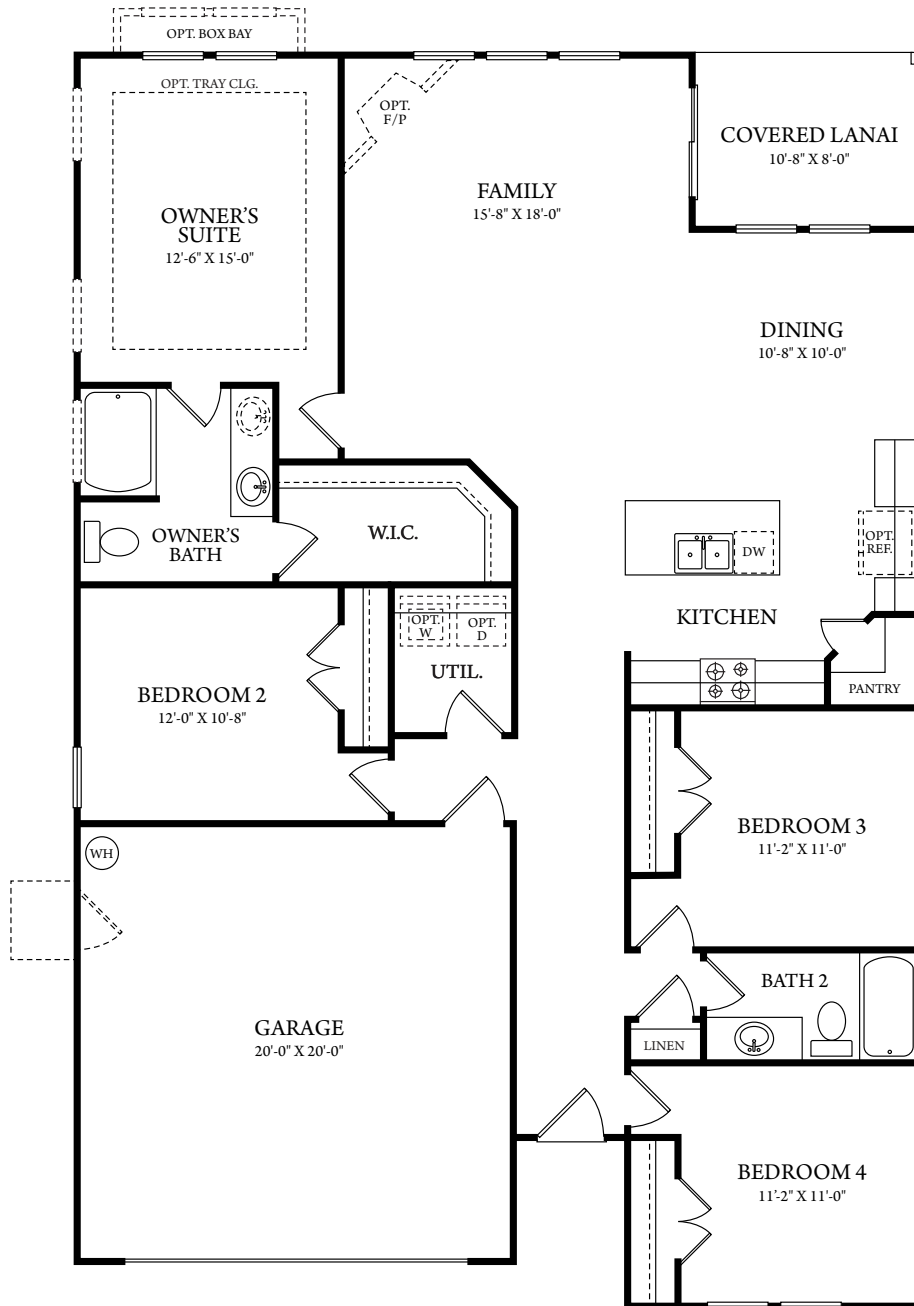

LIBERTY

4 Bedrooms 2 Bath • 1,729 Heated Square Feet

Elevation E

Elevation A

Elevation B

Elevation D

gorealstar.com

LIBERTY

1,729 Sq. Ft

OPT. SUNROOM

OPT. COVERED LANAI/
SCREENED PORCH

FIRST FLOOR