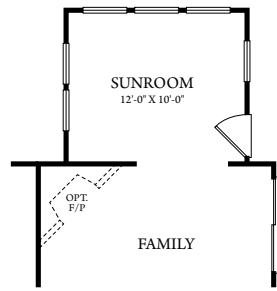

LIBERTY

4 Bedrooms 2 Bath • 1,729 Heated Square Feet

Elevation E

Elevation A

Elevation B

Elevation D

gorealstar.com

LIBERTY

1,729 Sq. Ft

OPT. SUNROOM

OPT. COVERED LANAI/
SCREENED PORCH

FIRST FLOOR