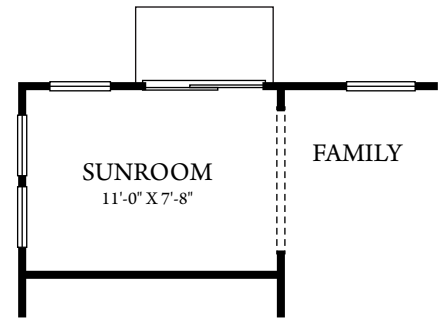

WASHINGTON

3 Bedrooms 2 Bath • 1,589 Heated Square Feet

Elevation E

Elevation A

Elevation B

Elevation D

gorealstar.com

WASHINGTON

1,589 Sq. Ft

FIRST FLOOR

OPT. SUNROOM

OPT. DELUXE OWNER'S BATH