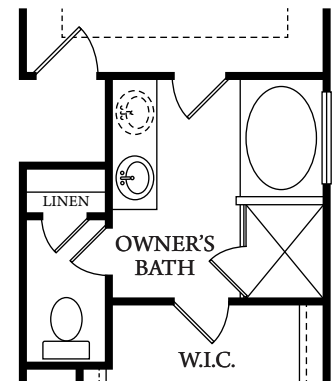

WASHINGTON

3 Bedrooms 2 Bath • 1,589 Heated Square Feet

Elevation E

Elevation A

Elevation B

Elevation D

gorealstar.com

WASHINGTON

1,589 Sq. Ft

FIRST FLOOR

OPT. SUNROOM

OPT. DELUXE OWNER'S BATH