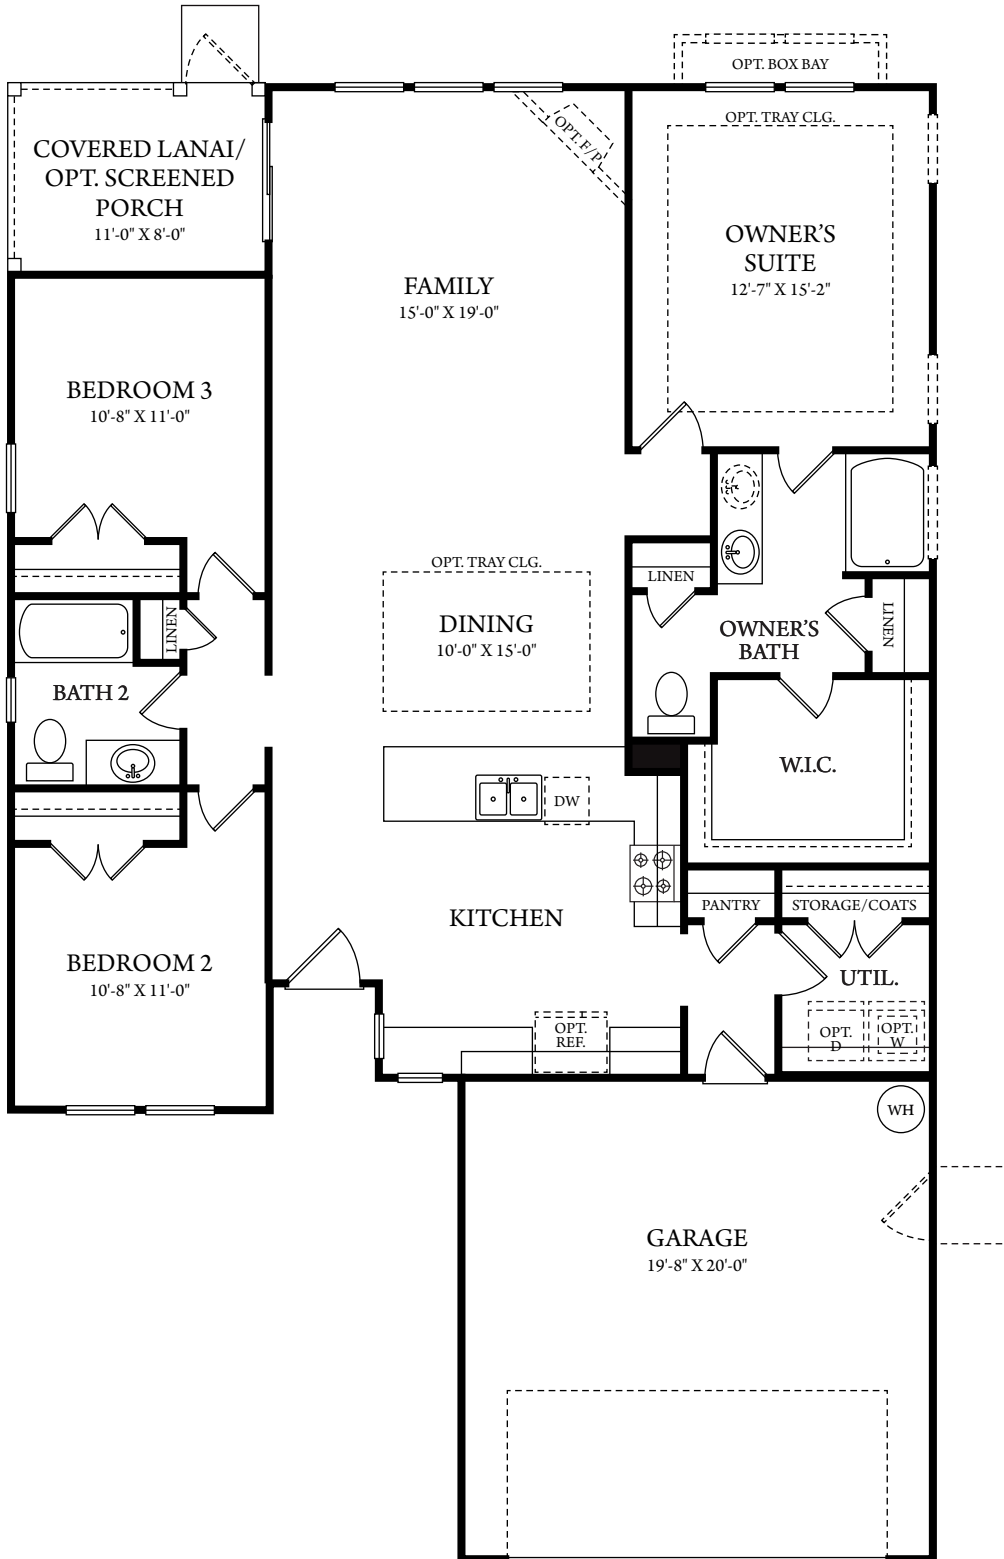

WASHINGTON

3 Bedrooms 2 Bath • 1,589 Heated Square Feet

Elevation E

Elevation A

Elevation B

Elevation D

gorealstar.com

WASHINGTON

1,589 Sq. Ft

FIRST FLOOR

OPT. SUNROOM

OPT. DELUXE OWNER'S BATH