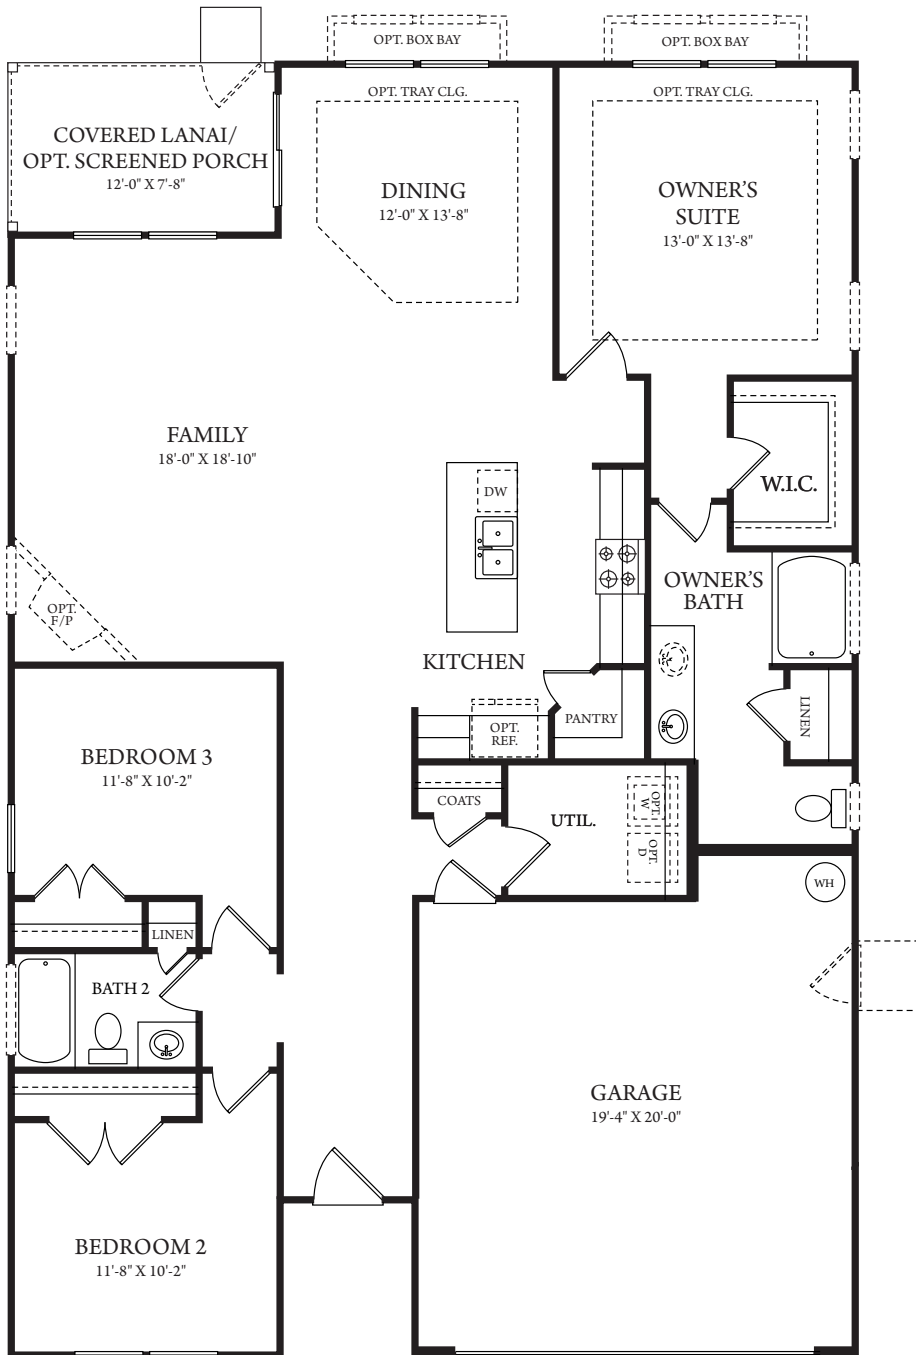

INDEPENDENCE

3 Bedrooms 2 Bath • 1,655 Heated Square Feet

Elevation E

Elevation A

Elevation B

Elevation D

REALSTAR
Homes

gorealstar.com

INDEPENDENCE

1,655 Sq. Ft

OPT. SUNROOM

FIRST FLOOR

OPT. OWNER'S BATH