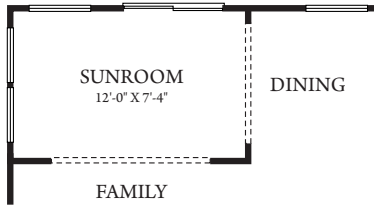

INDEPENDENCE

3 Bedrooms 2 Bath • 1,655 Heated Square Feet

Elevation E

Elevation A

Elevation B

Elevation D

REALSTAR
Homes

gorealstar.com

INDEPENDENCE

1,655 Sq. Ft

OPT. SUNROOM

FIRST FLOOR

OPT. OWNER'S BATH